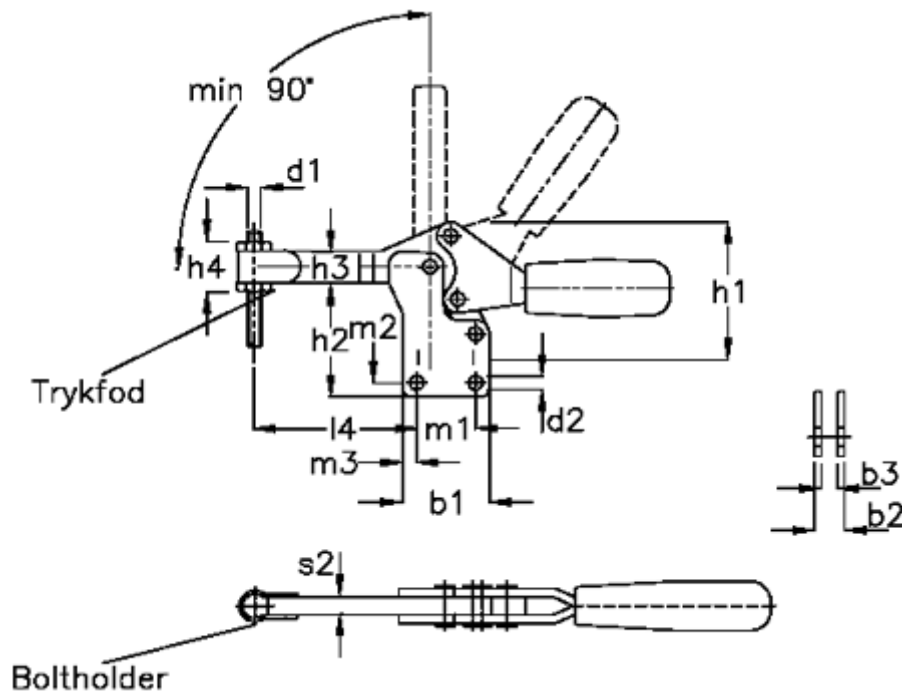

Article number: 201356046A

Description: E+G Klee vertical clamp
GN 820.1-75-P solid clamping arm

Measures

b1 = 28	Holding force N = 900	Size = 70
b2 = 8	l1 = 118	
b3 = 4	l2 = 67	
d1 = M5	m1 = 13.5	
d2 = 4.5	m2 = 4.5	
h1 = 45.5	m3 = 7.2	
h2 = 27.5	r = 43.0	
h3 = 11	s = 4	